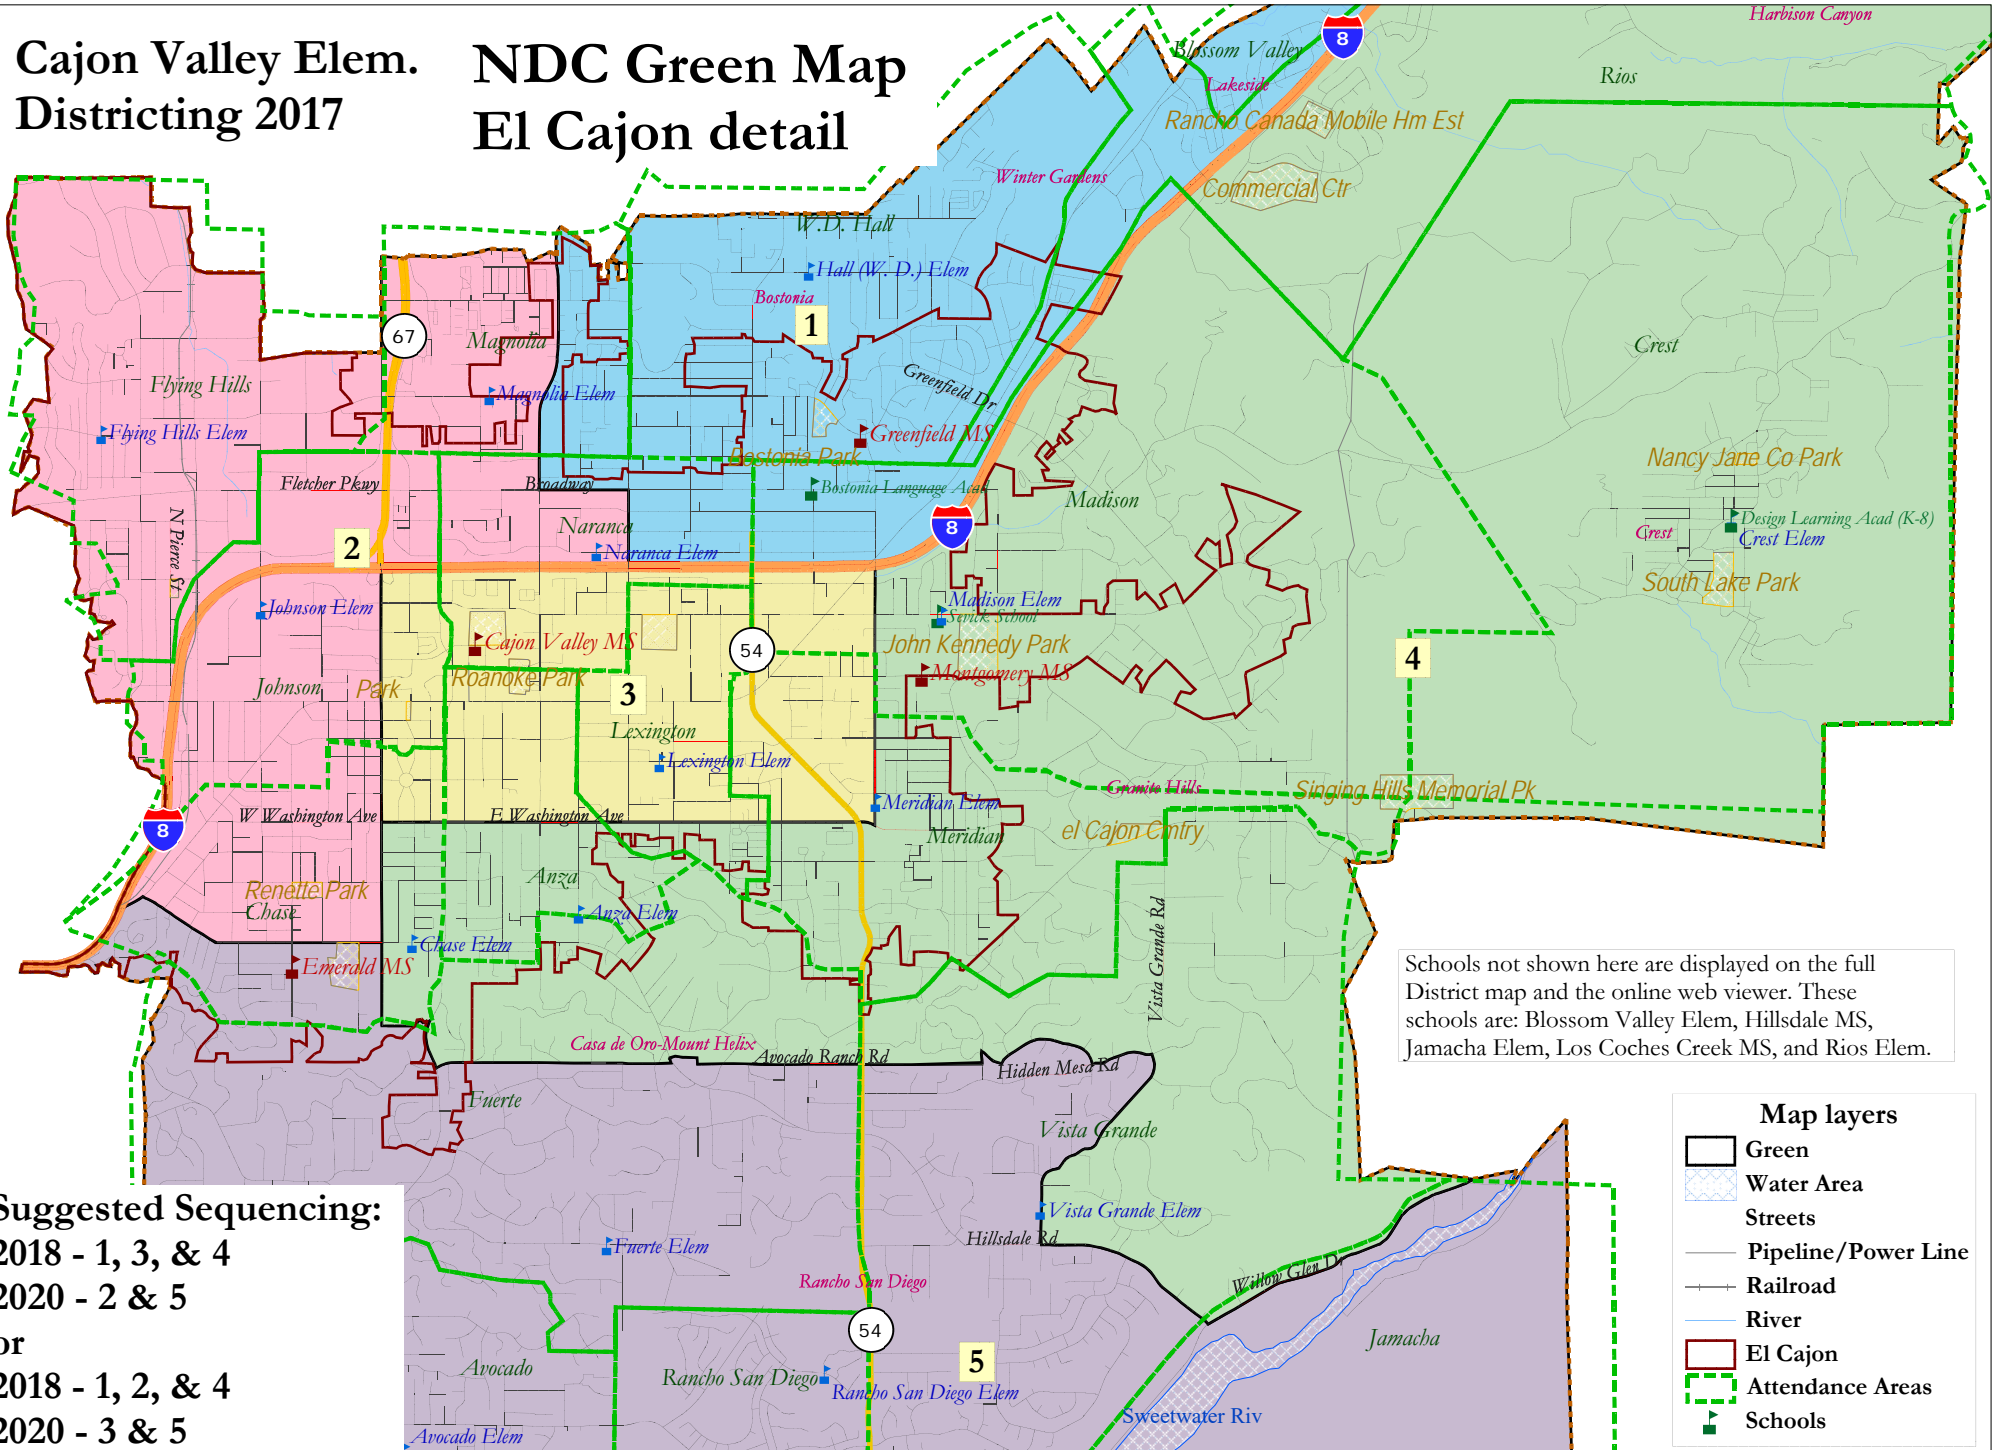

Cajon Valley Elem. Districting 2017

NDC Green Map El Cajon detail

Schools not shown here are displayed on the full District map and the online web viewer. These schools are: Blossom Valley Elem, Hillsdale MS, Jamacha Elem, Los Coches Creek MS, and Rios Elem.

Suggested Sequencing:

- 2018 - 1, 3, & 4
- 2020 - 2 & 5
- or
- 2018 - 1, 2, & 4
- 2020 - 3 & 5